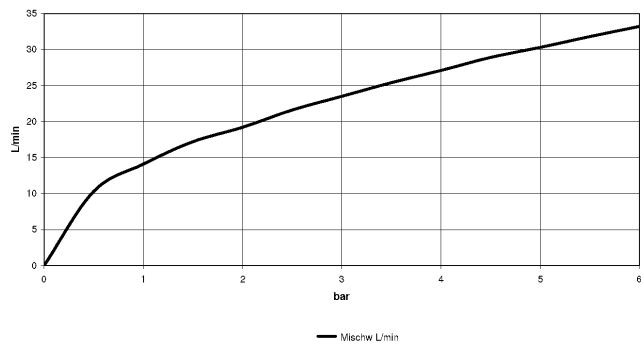

IMO Single-lever shower mixer for wall mounting - Chrome

IMO

33 301 670

- 3/8" shower outlet
- slide-on rosettes Ø 60 mm
- 1/2" connection
- gauge 150 mm

Intrinsic protection against back flow.

	Chrome	33 301 670-00
	Brushed Platinum	33 301 670-06
	Dark Chrome	33 301 670-19
	Matte Black	33 301 670-33
	Brushed Chrome	33 301 670-93

33 301 670

mm [inches]

Flow rate chart

Certificates

Belgaqua_21-025- LGA_9602.
27_1.

33 301 670

Parts for other finishes can be found here: [Brushed](#) [Platinum](#)

Spare parts list

No.	Item Number	Name	Quantity used	Delivery time
1	09 20 67 004-00	handle	1	10
2	09 24 04 107-00	nut	1	10
3	90 31 11 030 00 90	pin	1	2
4	09 31 20 017 90	plug	1	2
5	90 15 05 064 00 90	cartridge	1	2
6	04 11 04 030 00 90	connection	2	2
7	09 27 62 004-00	rosette	2	10
8	09 14 10 119 90	seal	2	2
9	09 29 05 005 20 90	nipple	2	60
10	09 14 10 008 90	seal	2	2
11	09 23 10 048-00	nut	2	10
12	09 18 40 059-00	sleeve	2	10
13	90 23 01 141 00 90	back-flow preventer	1	2
14	90 14 10 032 00 90	seal	1	2
15	09 24 03 115 20-00	nipple	1	10
16	90 21 02 069 00-00	cover	1	10