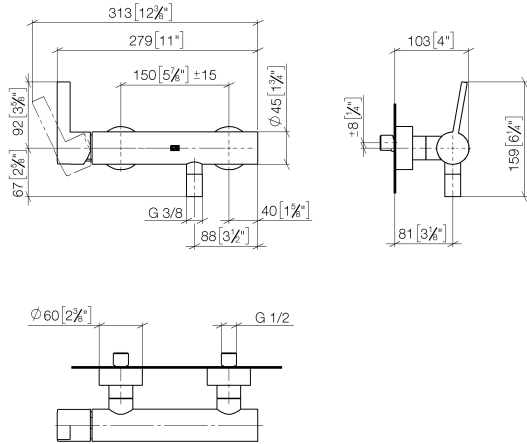

IMO Single-lever shower mixer for wall mounting - Chrome

IMO

33 301 670

- 3/8" shower outlet
- slide-on rosettes Ø 60 mm
- 1/2" connection
- gauge 150 mm

Intrinsic protection against back flow.

	Chrome	33 301 670-00
	Brushed Platinum	33 301 670-06
	Dark Chrome	33 301 670-19
	Matte Black	33 301 670-33
	Brushed Chrome	33 301 670-93

33 301 670

mm [inches]

Flow rate chart

Certificates

Belgaqua_21-025- LGA_9602.
27_1.

33 301 670

Parts for other finishes can be found here: [Brushed](#) [Platinum](#)

Spare parts list

No.	Item Number	Name	Quantity used	Delivery time
1	09 20 67 004-00	handle	1	10
2	09 24 04 107-00	nut	1	10
3	90 31 11 030 00 90	pin	1	2
4	09 31 20 017 90	plug	1	2
5	90 15 05 064 00 90	cartridge	1	2
6	04 11 04 030 00 90	connection	2	2
7	09 27 62 004-00	rosette	2	10
8	09 14 10 119 90	seal	2	2
9	09 29 05 005 20 90	nipple	2	60
10	09 14 10 008 90	seal	2	2
11	09 23 10 048-00	nut	2	10
12	09 18 40 059-00	sleeve	2	10
13	90 23 01 141 00 90	back-flow preventer	1	2
14	90 14 10 032 00 90	seal	1	2
15	09 24 03 115 20-00	nipple	1	10
16	90 21 02 069 00-00	cover	1	10