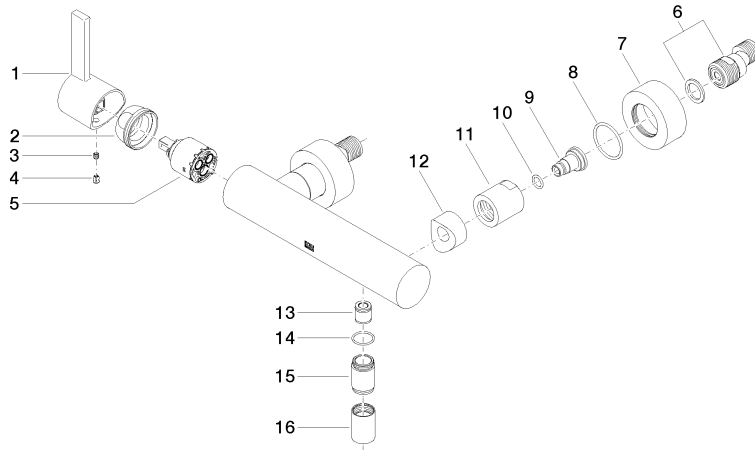

IMO Single-lever shower mixer for wall mounting - Chrome

IMO

33 301 670

- 3/8" shower outlet
- slide-on rosettes Ø 60 mm
- 1/2" connection
- gauge 150 mm

Intrinsic protection against back flow.

	Chrome	33 301 670-00
	Brushed Platinum	33 301 670-06
	Dark Chrome	33 301 670-19
	Matte Black	33 301 670-33
	Brushed Chrome	33 301 670-93

33 301 670

mm [inches]

Flow rate chart

Certificates

Belgaqua_21-025- LGA_9602.
27_1.

33 301 670

Parts for other finishes can be found here: [Brushed](#) [Platinum](#)

Spare parts list

No.	Item Number	Name	Quantity used	Delivery time
1	09 20 67 004-00	handle	1	10
2	09 24 04 107-00	nut	1	10
3	90 31 11 030 00 90	pin	1	2
4	09 31 20 017 90	plug	1	2
5	90 15 05 064 00 90	cartridge	1	2
6	04 11 04 030 00 90	connection	2	2
7	09 27 62 004-00	rosette	2	10
8	09 14 10 119 90	seal	2	2
9	09 29 05 005 20 90	nipple	2	60
10	09 14 10 008 90	seal	2	2
11	09 23 10 048-00	nut	2	10
12	09 18 40 059-00	sleeve	2	10
13	90 23 01 141 00 90	back-flow preventer	1	2
14	90 14 10 032 00 90	seal	1	2
15	09 24 03 115 20-00	nipple	1	10
16	90 21 02 069 00-00	cover	1	10